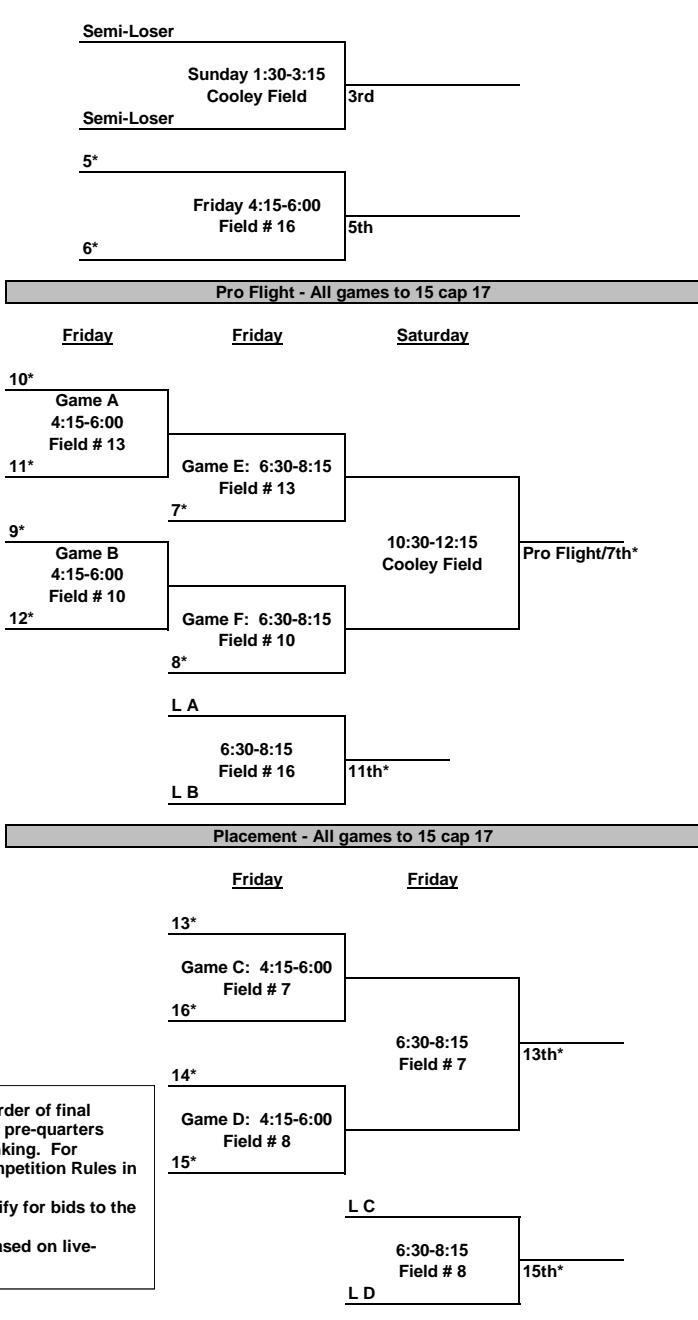

World's Qualification** - All games to 15 cap 17