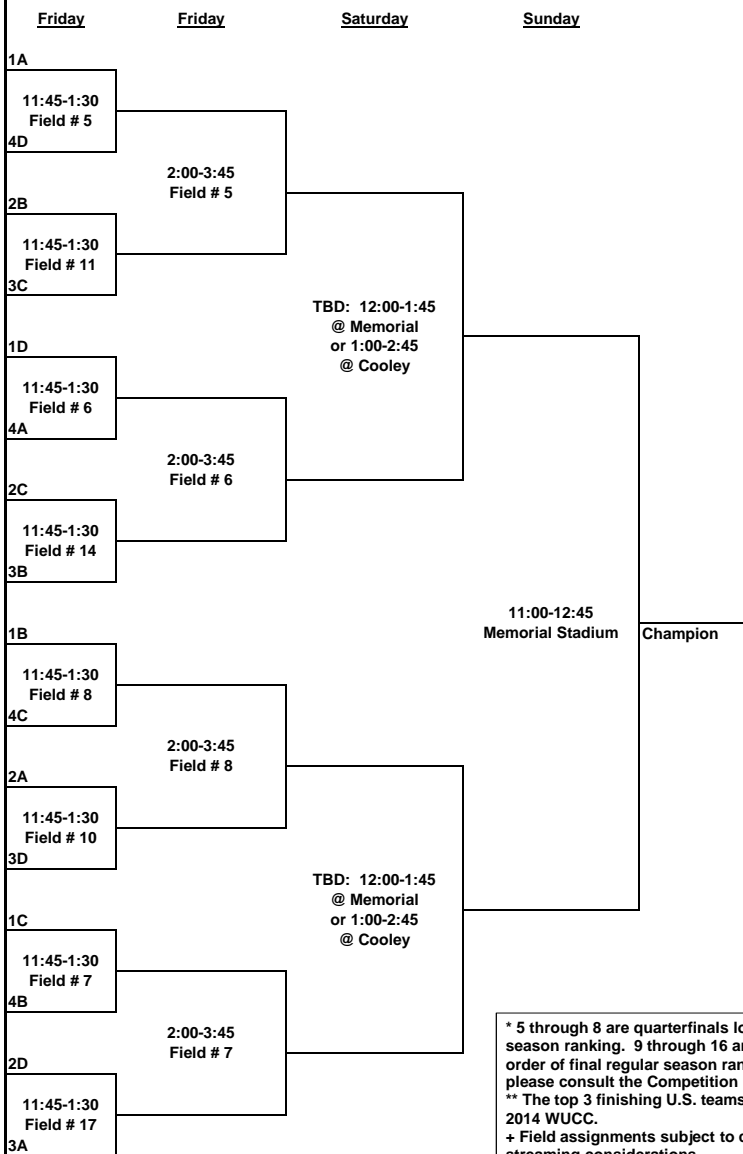

2013 USA Ultimate National Championships - Mixed Division

October 17 - 20, 2013

All Games to 15 Cap 17	Pool A				Pool B				Pool C				Pool D			
	A1	AMP (Philadelphia, PA)			B1	Polar Bears (San Francisco, CA)			C1	Chad Larson Experience (Ames, IA)			D1	The Ghosts (Boston, MA)		
	A2	Drag'n Thrust (Minneapolis, MN)			B2	The D'oh! Abides (Seattle, WA)			C2	Mischief (San Francisco, CA)			D2	Slow White (Boston, MA)		
	A3	7Express (New York, NY)			B3	Cahoots (Asheville, NC)			C3	Wild Card (Boston, MA)			D3	Cosa Nostra (Austin, TX)		
	A4	Odyssee (Montreal, QC)			B4	Ambiguous Grey (Washington, DC)			C4	7 Figures (Los Angeles, CA)			D4	Steamboat (Cincinnati, OH)		
Thursday	F#	Score	F#	Score	F#	Score	F#	Score	F#	Score	F#	Score	F#	Score	F#	Score
9:00-10:45	A1 v A3	7 -	A2 v A4	6 -	B1 v B3	8 -	B2 v B4	11 -	C1 v C3	5 -	C2 v C4	3 -	D1 v D3	4 -		
11:15-1:00	A1 v A4	7 -	A2 v A3	6 -	B1 v B4	8 -	B2 v B3	9 -	C1 v C4	5 -	C2 v C3	3 -			D2 v D4	4 -
1:30-3:15																
3:45-5:30			A3 v A4	13 -									D1 v D4	16 -	D2 v D3	17 -
6:00-7:45	A1 v A2	13 -			B1 v B2	7 -	B3 v B4	10 -	C1 v C2	12 -	C3 v C4	15 -	D1 v D2	16 -	D3 v D4	17 -

Championship Bracket - All games to 15 cap 17