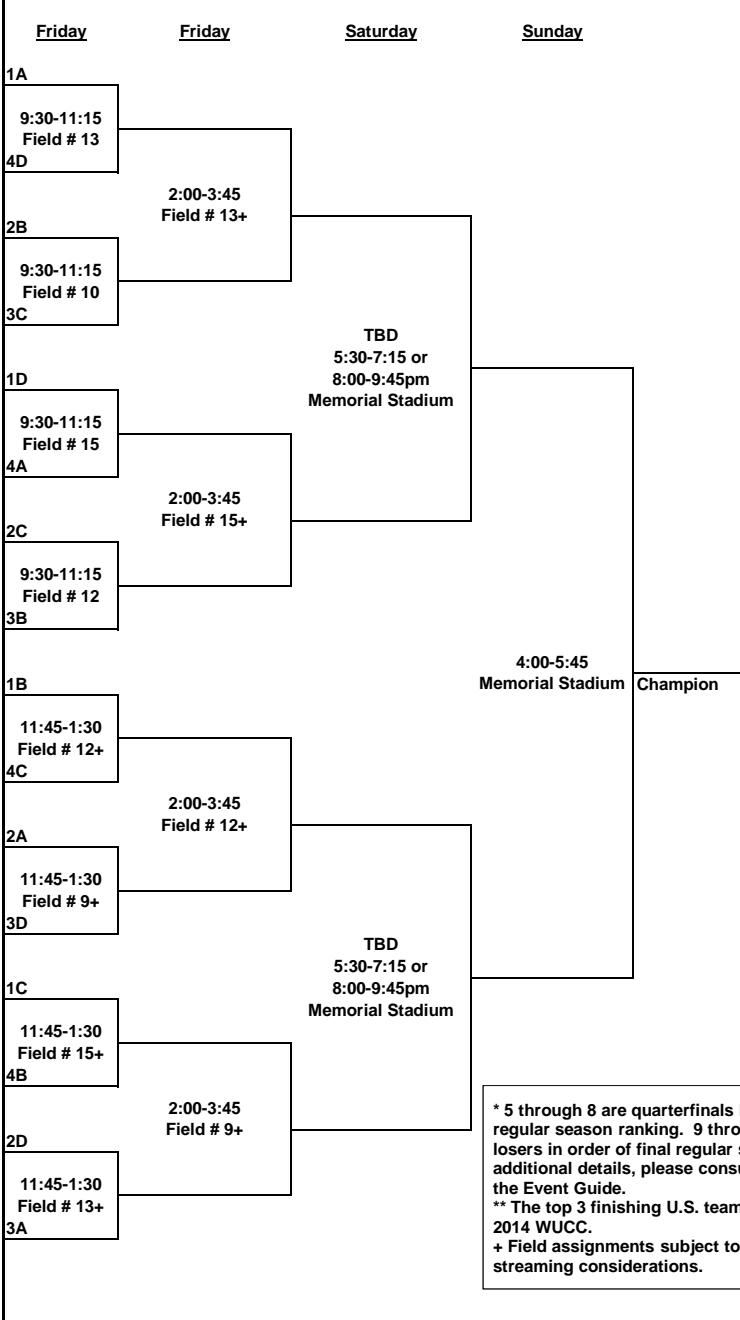

2013 USA Ultimate National Championships - Men's Division

October 17 - 20, 2013

All Games to 15 Cap 17	Pool A				Pool B				Pool C				Pool D			
	A1	A2	A3	A4	B1	B2	B3	B4	C1	C2	C3	C4	D1	D2	D3	D4
	Revolver (San Francisco, CA)	PoNY (New York, NY)	Truck Stop (Washington, DC)	Florida United (Florida)	GOAT (Toronto, ON)	Sockeye (Seattle, WA)	Sub Zero (Minneapolis, MN)	Madcow (Colombus, OH)	Doublewide (Austin, TX)	Ironside (Boston, MA)	Ring of Fire (Raleigh, NC)	Condors (Santa Barbara, CA)	Johnny Bravo (Denver, CO)	Machine (Chicago, IL)	Chain Lightning (Atlanta, GA)	Furious George (Vancouver, BC)
Thursday	F#	Score	F#	Score	F#	Score	F#	Score	F#	Score	F#	Score	F#	Score	F#	Score
9:00-10:45																
11:15-1:00																
1:30-3:15	A1 v A3	4 -	A2 v A4	3 -	B1 v B3	7 -	B2 v B4	8 -	C1 v C3	6 -	C2 v C4	5 -	D1 v D3	9 -	D2 v D4	14 -
3:45-5:30	A1 v A4	4 -	A2 v A3	3 -	B1 v B4	7 -	B2 v B3	8 -	C1 v C4	6 -	C2 v C3	5 -	D1 v D4	11 -	D2 v D3	14 -
6:00-7:45	A1 v A2	4 -	A3 v A4	3 -	B1 v B2	9 -	B3 v B4	8 -	C1 v C2	6 -	C3 v C4	5 -	D1 v D2	11 -	D3 v D4	14 -

Championship Bracket - All games to 15 cap 17

* 5 through 8 are quarterfinals losers in order of final regular season ranking. 9 through 16 are pre-quarters losers in order of final regular season ranking. For additional details, please consult the Competition Rules in the Event Guide.
 ** The top 3 finishing U.S. teams will qualify for bids to the 2014 WUCC.
 + Field assignments subject to change based on live-streaming considerations.

Championship Bracket - All games to 15 cap 17

World's Qualification - All games to 15 cap 17**