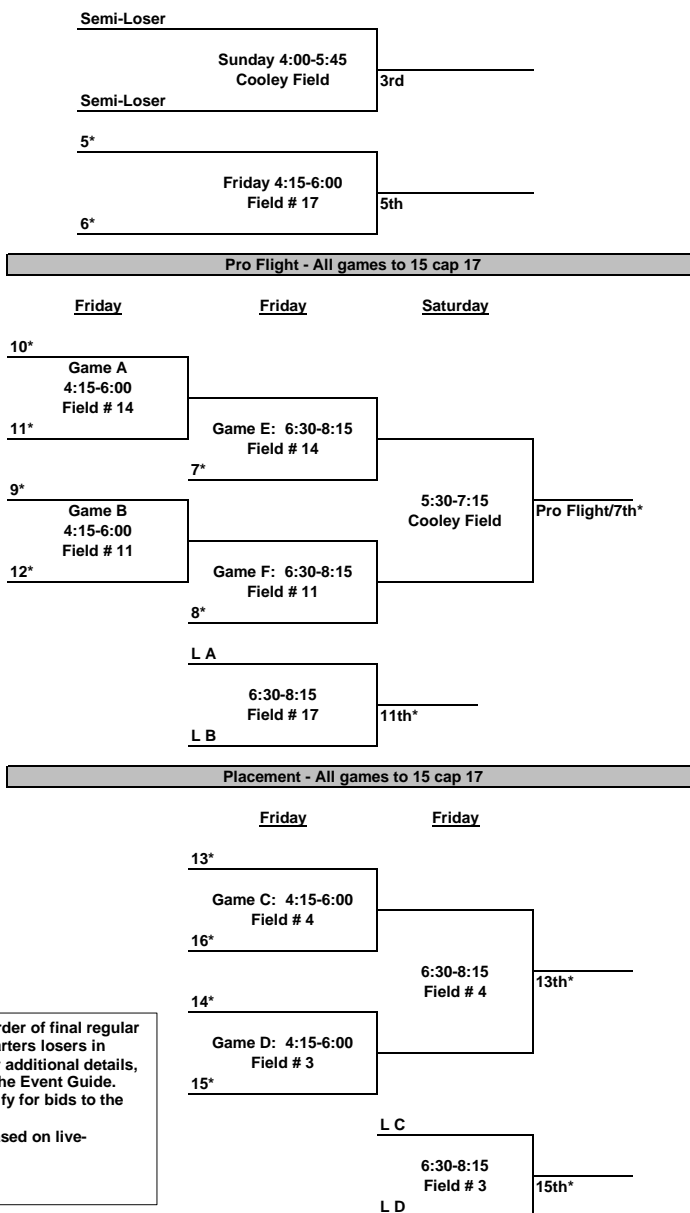

World's Qualification** - All games to 15 cap 17